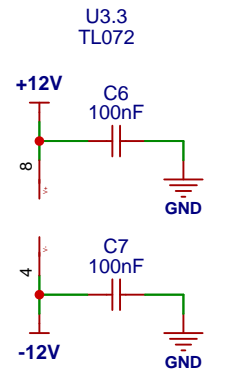

EXTERNAL CLOCK

INTERNAL CLOCK

RESET

BABY 8 SEQUENCER

POWER SUPPLY / FILTERING / POWER LED

MMK - SEQUENCER

revision : 1.3

sheet : 1/1