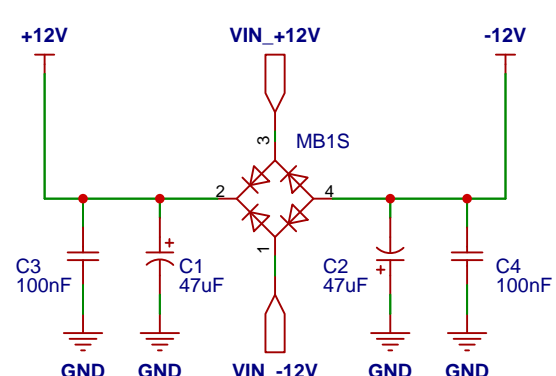

EXTERNAL CLOCK

INTERNAL CLOCK

RESET

BABY 8 SEQUENCER

POWER SUPPLY / FILTERING / POWER LED

MMK - SEQUENCER

revision : 1.3

sheet : 1/1