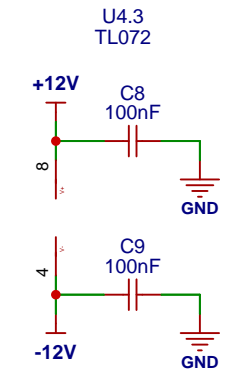

EXTERNAL CLOCK

INTERNAL CLOCK

RESET

BABY 8 SEQUENCER

POWER SUPPLY / FILTERING / POWER LED

MMK - SEQUENCER

revision : 1.3

sheet : 1/1