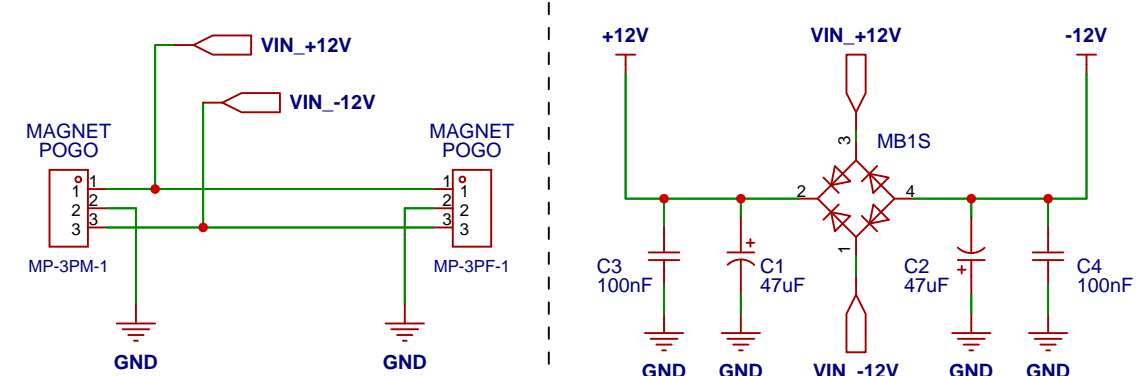

EXTERNAL CLOCK

INTERNAL CLOCK

RESET

BABY 8 SEQUENCER

POWER SUPPLY / FILTERING / POWER LED

MMK - SEQUENCER

revision : 1.3

sheet : 1/1