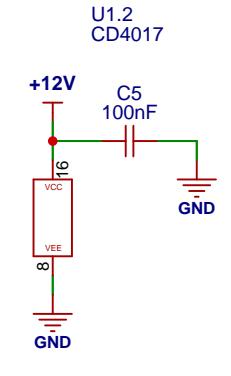

EXTERNAL CLOCK

INTERNAL CLOCK

RESET

BABY 8 SEQUENCER

POWER SUPPLY / FILTERING / POWER LED

MMK - SEQUENCER

revision : 1.3

sheet : 1/1