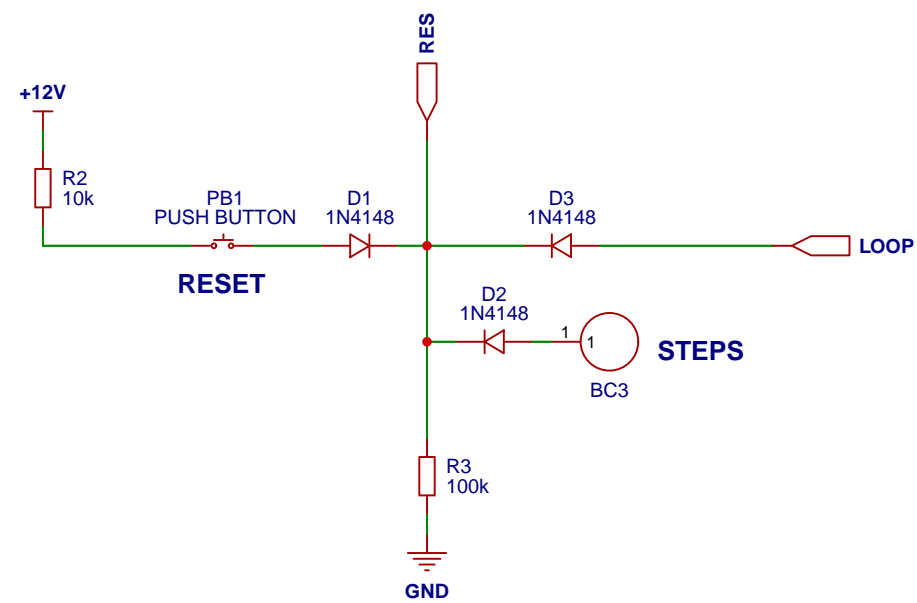

EXTERNAL CLOCK

INTERNAL CLOCK

RESET

BABY 8 SEQUENCER

POWER SUPPLY / FILTERING / POWER LED

MMK - SEQUENCER

revision : 1.3

sheet : 1/1

JLF

project : Magnet Modular Kit

date : 15/03/2026 - drawn : f3rm10n