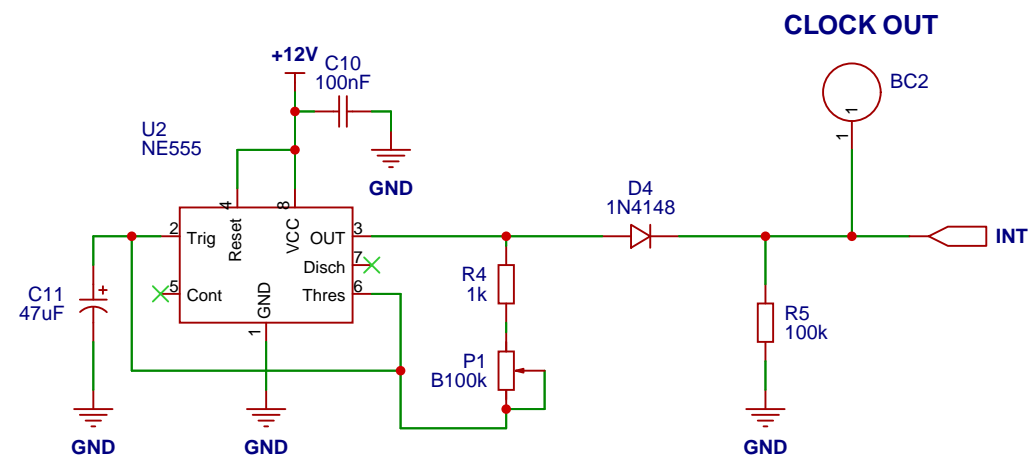

EXTERNAL CLOCK

INTERNAL CLOCK

RESET

BABY 8 SEQUENCER

POWER SUPPLY / FILTERING / POWER LED

MMK - SEQUENCER

revision : 1.3

sheet : 1/1