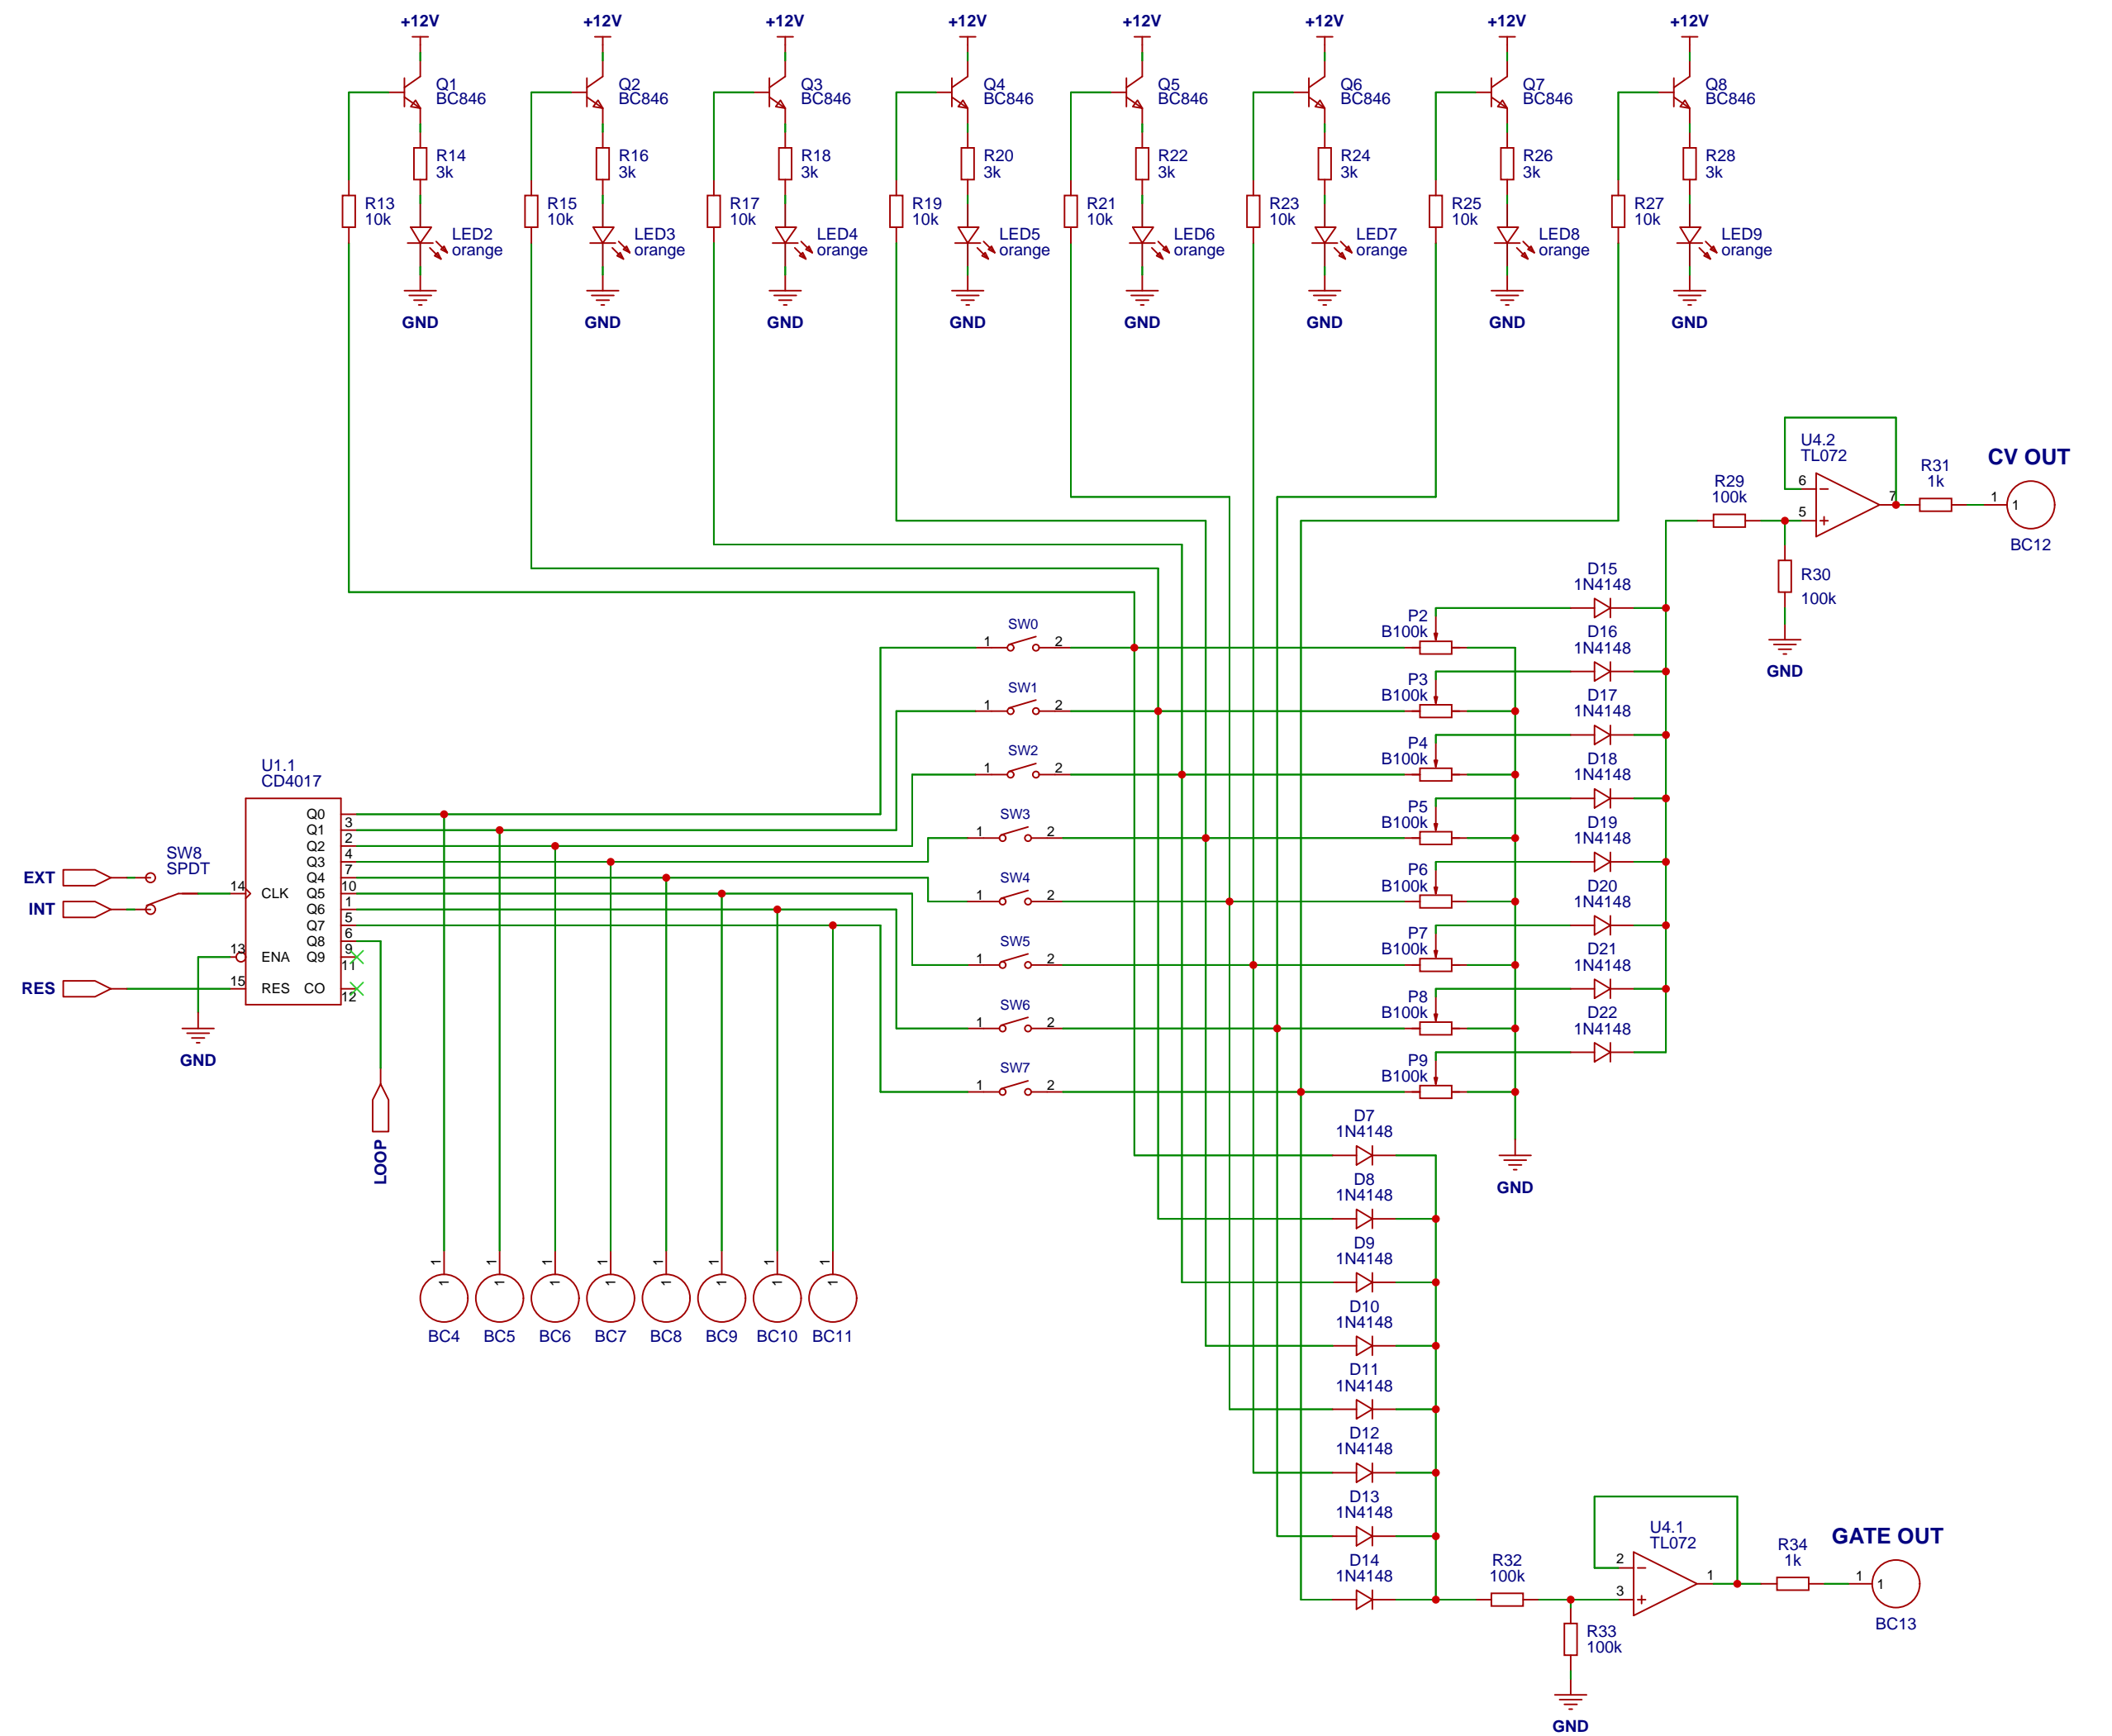

EXTERNAL CLOCK

INTERNAL CLOCK

RESET

BABY 8 SEQUENCER

POWER SUPPLY / FILTERING / POWER LED

MMK - SEQUENCER

revision : 1.3

sheet : 1/1

JLF

project : Magnet Modular Kit

date : 15/03/2026 - drawn : f3rm10n