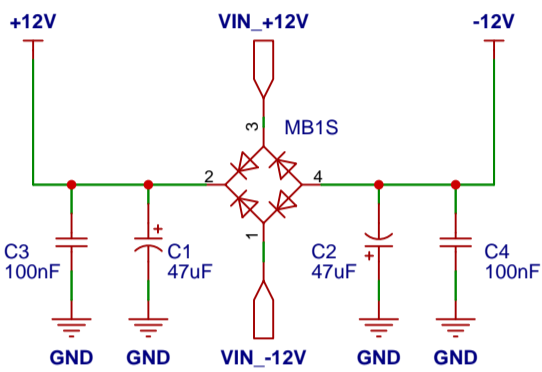

POWER RAIL & MAGNETS

POWER DECOUPLING CAPS

LM13700 DECOUPLING CAPS

TL72 DECOUPLING CAPS

POWER LED

VCF OTA FILTER

MMK - VCF

revision : 1.4