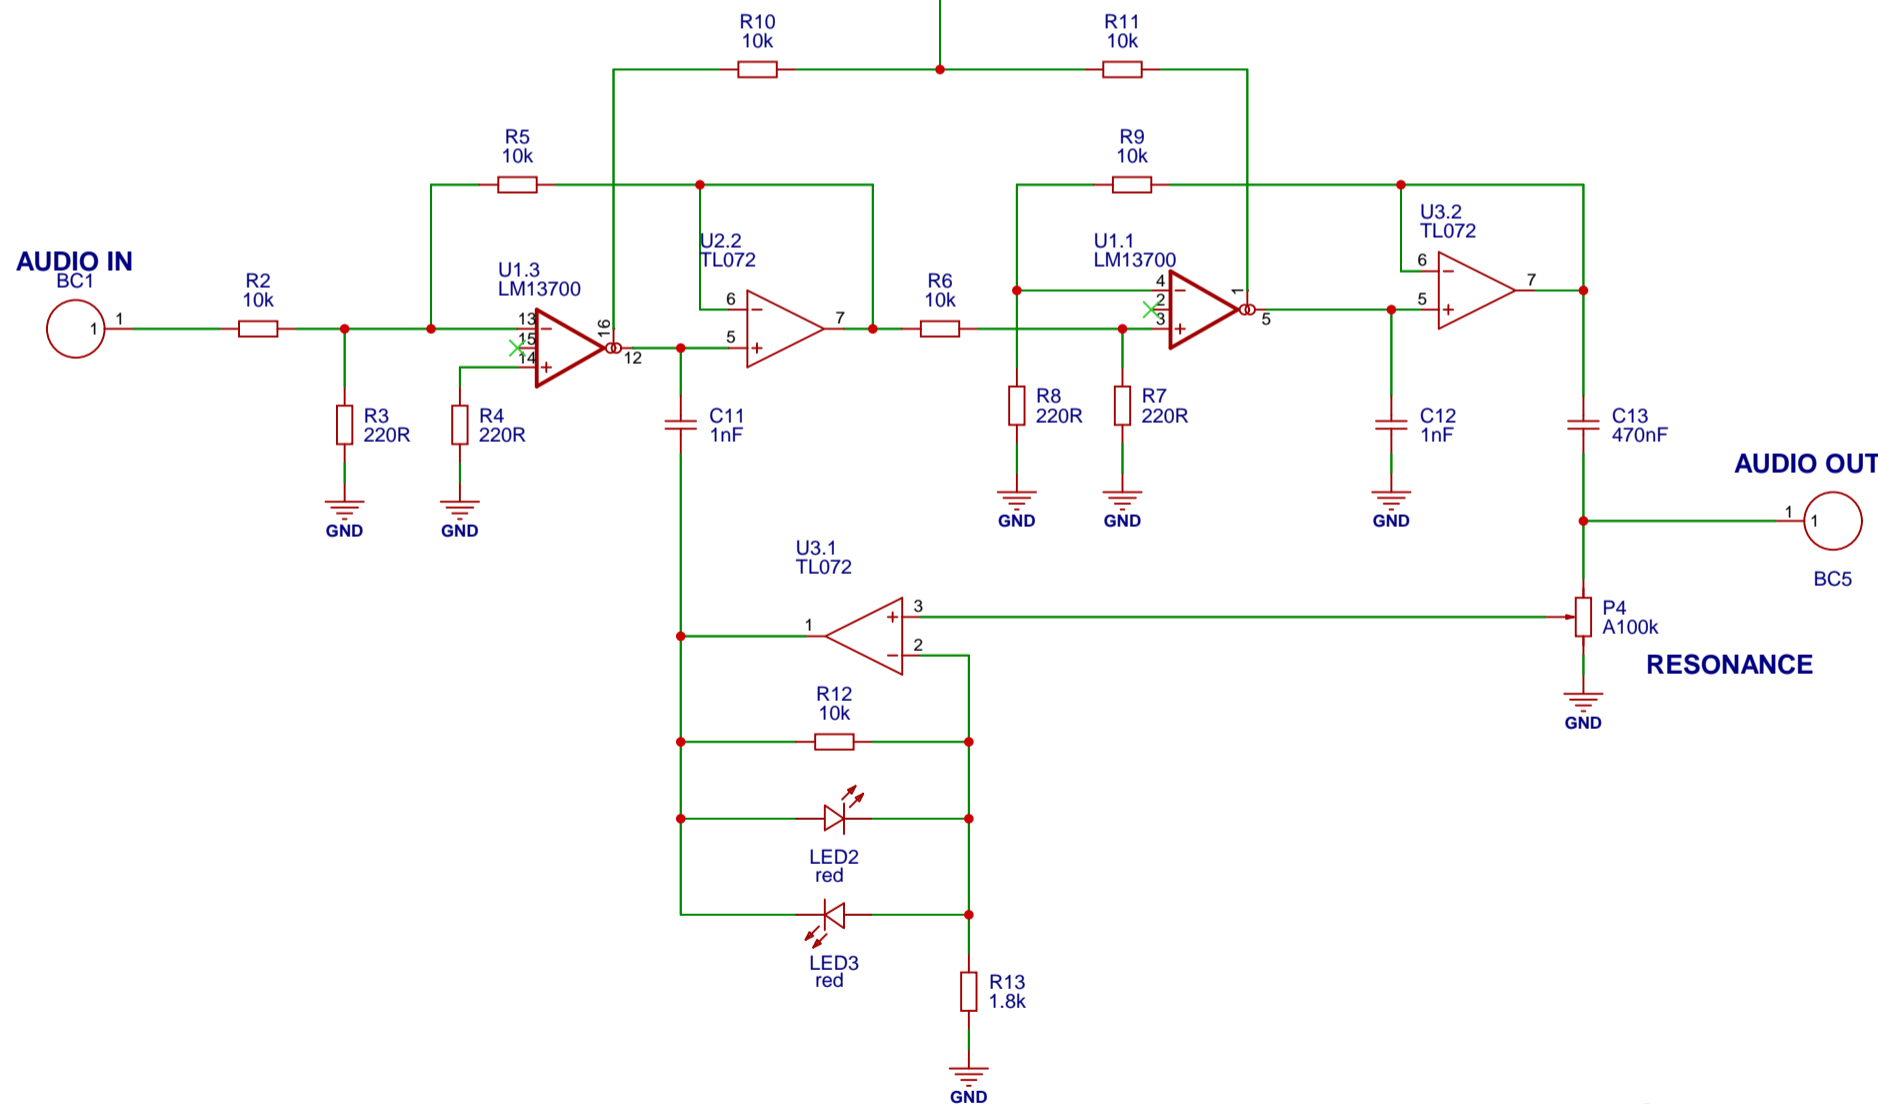

POWER RAIL & MAGNETS

POWER DECOUPLING CAPS

LM13700 DECOUPLING CAPS

TL72 DECOUPLING CAPS

POWER LED

VCF OTA FILTER

MMK - VCF

revision : 1.4

sheet : 1/1

JLF

project : Magnet Modular Kit

date : 17/03/2026 - drawn : f3rm10n