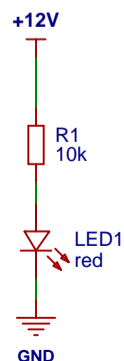

POWER RAIL & MAGNETS

POWER DECOUPLING CAPS

LM13700 DECOUPLING CAPS

TL72 DECOUPLING CAPS

POWER LED

VCF OTA FILTER

MMK - VCF

revision : 1.4