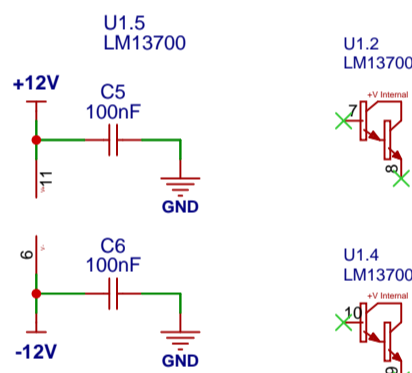

POWER RAIL & MAGNETS

POWER DECOUPLING CAPS

LM13700 DECOUPLING CAPS

TL72 DECOUPLING CAPS

POWER LED

VCF OTA FILTER

MMK - VCF

revision : 1.4