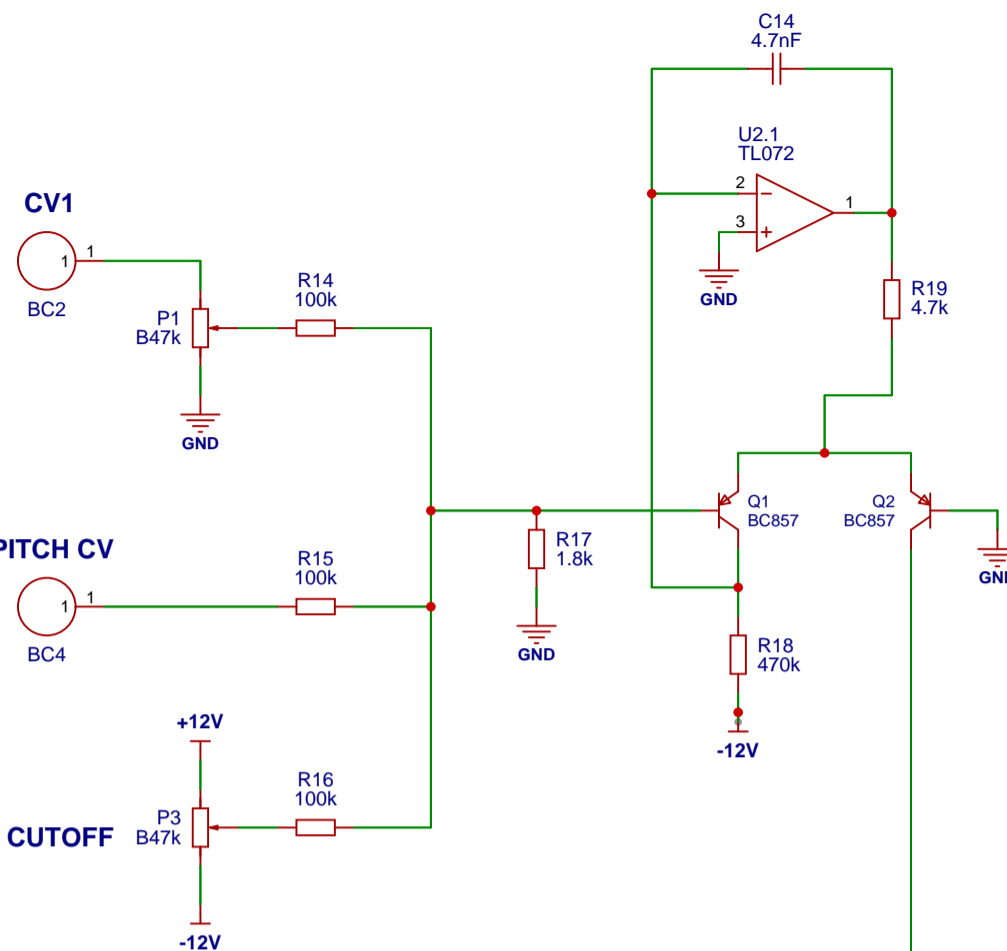

POWER RAIL & MAGNETS

POWER DECOUPLING CAPS

LM13700 DECOUPLING CAPS

TL72 DECOUPLING CAPS

POWER LED

VCF OTA FILTER

MMK - VCF

revision : 1.4

sheet : 1/1

JLF

project : Magnet Modular Kit

date : 17/03/2026 - drawn : f3rm10n