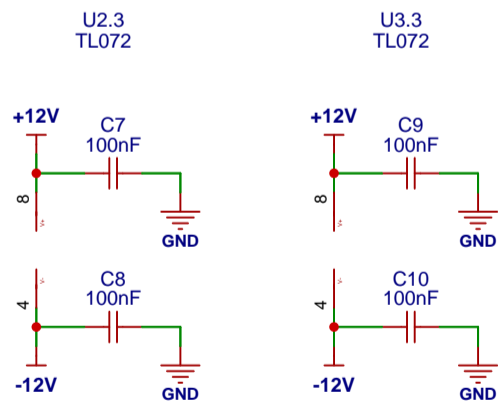

POWER RAIL & MAGNETS

POWER DECOUPLING CAPS

LM13700 DECOUPLING CAPS

TL72 DECOUPLING CAPS

POWER LED

VCF OTA FILTER

MMK - VCF

revision : 1.4